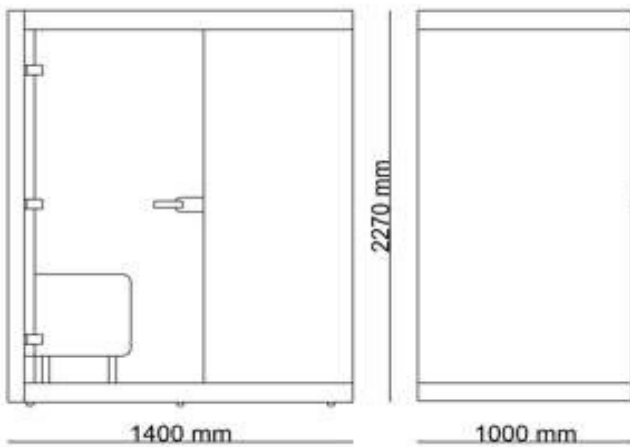

Dimmable Light Control

Desktop Socket - USB + USB-C

Acoustic Foam Walls

Efficient Ventilation System

PRODUCT RANGE

Small
W110xD100
x H227 cm

Z for U
W140xD100
x H227 cm

Z for 2
W140 x D140
x H227cm

Medium
W180 x D120
xH227cm

Large
W220 xD120
xH227cm

XL
W220 xD240
xH227cm

We provide private mobile spaces for better video conferences and private calls

Max Calma Z is a perfect workplace for; video conferences, private calls, and webinars both as a speaker & participant. It is a highly adaptable workspace where you won't be disturbed by outside noise or distractions so that allowing a comfortable space for single and dual work that requires concentration.