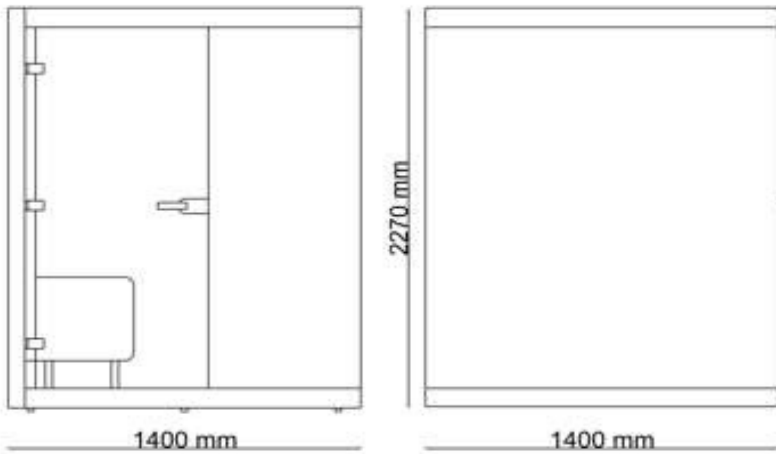

Calma

We provide private mobile spaces for better video conferences and private calls - Perfect for 2 people.

Max Calma Z2 is unique within the market. It provides a private confidential workspace for two people to sit together on those important video conferences, private calls, and webinars both as a speaker & participant.

It is a highly adaptable workspace with high acoustic insulation allowing a comfortable space for dual work that requires concentration.