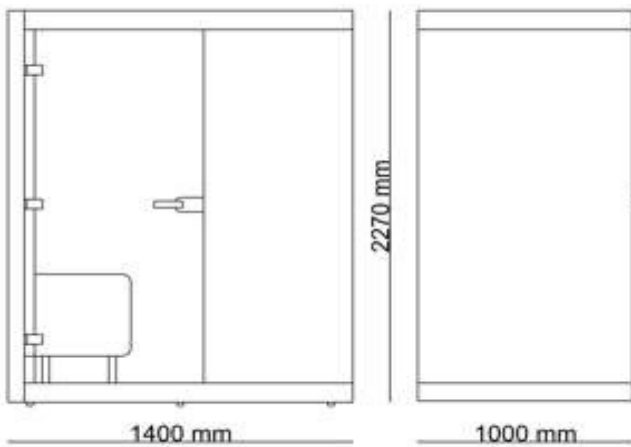

Dimmable Light Control

Desktop Socket - USB + USB-C

Acoustic Foam Walls

Efficient Ventilation System

PRODUCT RANGE

Small
W110xD100
x H227 cm

Z for U
W140xD100
x H227 cm

Z for 2
W140 x D140
x H227cm

Medium
W180 x D120
xH227cm

Large
W220 xD120
xH227cm

XL
W220 xD240
xH227cm

We provide private mobile spaces for better video conferences and private calls

Max Calma Z is a perfect workplace for; video conferences, private calls, and webinars both as a speaker & participant. It is a highly adaptable workspace where you won't be disturbed by outside noise or distractions so that allowing a comfortable space for single and dual work that requires concentration.