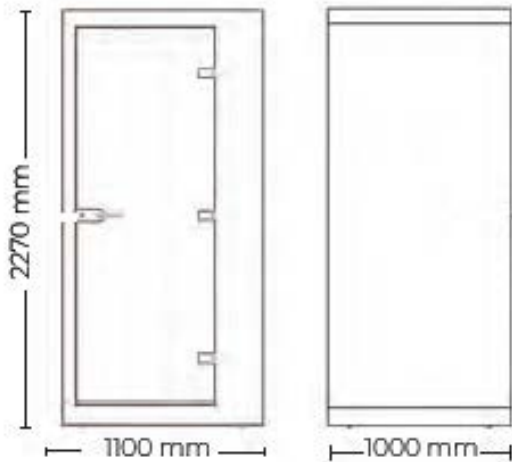

Calma

Replacing Phone stress with Harmony & Peace!

Max Calma S is a perfect workplace for private confidential phone and video calls. This stylish, sophisticated and affordable phone booth is perfect for any office setting, bringing a token of peace and quiet for those important calls.

The best solutions should be flexible and inexpensive to implement, and this is exactly what the Max Calma S provides.