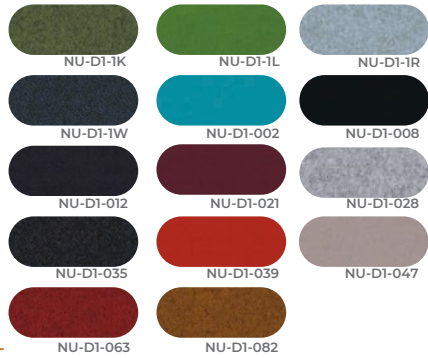

Exterior Colours - Lacquered

Carpet Colours

Interior Felt Colours

OPTIONAL

Interior Colours - Era (Standard) dard

Interior Colours - Blazer (Optional)

ACOUSTIC FOAM & SOFA

Table Colours - MDF Powder Coating

FORU & FOR 2

Table Colours - Laminate

Table Colours - Veneer

S & M & L & XL

MAXFURNITURE.CO.UK

Max Furniture LTD- 25 Britton Street,
Clerkenwell, London EC1M 5NY

phone: +44(0)207 608 1788
e-mail: info@maxfurniture.co.uk