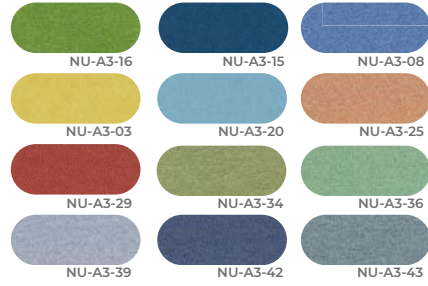

Exterior Colours - Lacquered

Carpet Colours

Interior Felt Colours

OPTIONAL

Interior Colours - Era (Standard) dard

Interior Colours - Blazer (Optional)

ACOUSTIC FOAM & SOFA

Table Colours - MDF Powder Coating

FORU & FOR 2

Table Colours - Laminate

Table Colours - Veneer

S & M & L & XL

MAXFURNITURE.CO.UK

Max Furniture LTD- 25 Britton Street,
Clerkenwell, London EC1M 5NY

phone: +44(0)207 608 1788
e-mail: info@maxfurniture.co.uk